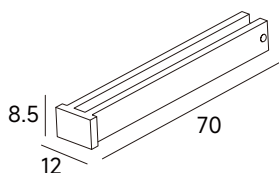

Accessories

CONNECTION PIN TO LINK PROFILES TOGETHER